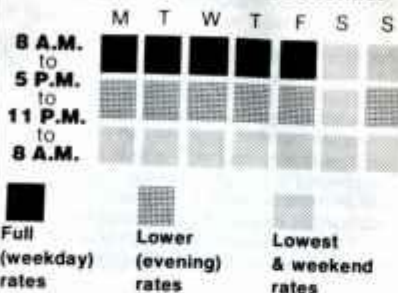

Additional savings apply evenings, nights and weekends.

Dial-direct

Mileage

examples:

1-16 (between Gary & Crown Point)	.23	.15	.19	.11	.10
17-30 (between Crawfordsville & Lebanon)	.33	.21	.26	.16	.12
31-55 (between Kokomo & Indianapolis)	.43	.28	.33	.20	.14
56-100 (between Muncie & Crawfordsville)	.53	.34	.39	.23	.16
101-172 (between Evansville & Attica)	.62	.40	.43	.26	.16
173-244 (between South Bend & New Albany)	.69	.45	.46	.28	.16
245-316 (between Michigan City & Evansville)	.75	.49	.49	.29	.16