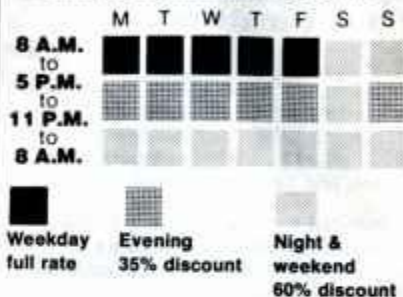

On dial-direct calls, you pay only for the minutes you talk. The initial rate period is **one minute** any time of day or night.

**Additional savings apply
evenings, nights and weekends.**

Dial-direct

Sample rates from City of South Bend to: